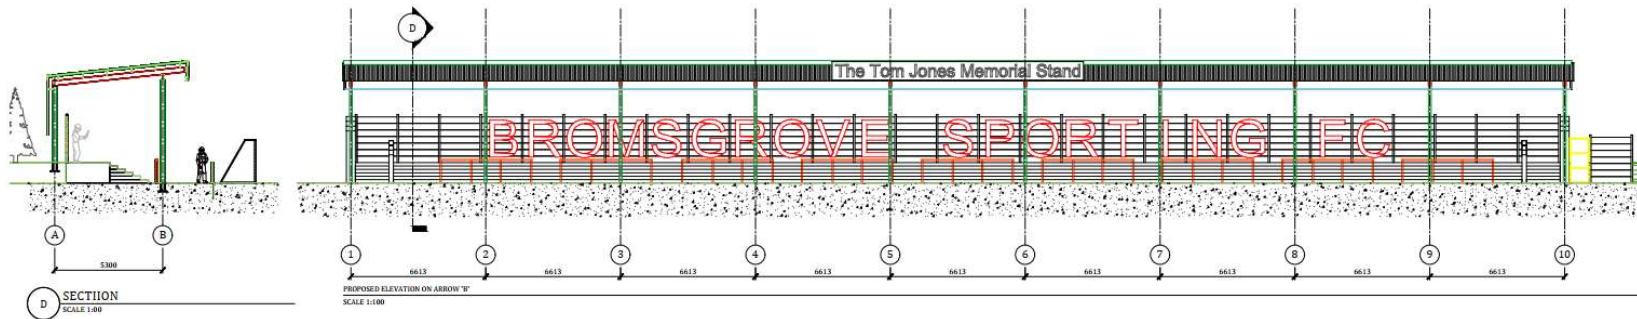

Proposed Plans