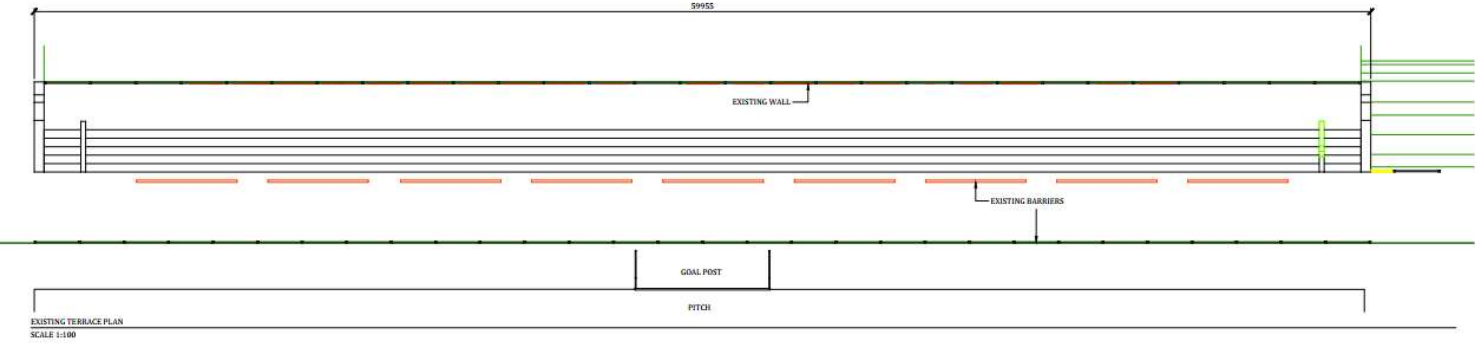

**25/00126/FUL**

Victoria Ground, Birmingham Road,  
Bromsgrove,  
Worcestershire, B61 0DR

Proposed stand to cover existing terrace

Recommendation: Grant

# Existing Plans and photos

(photos taken from the 2019 planning application)