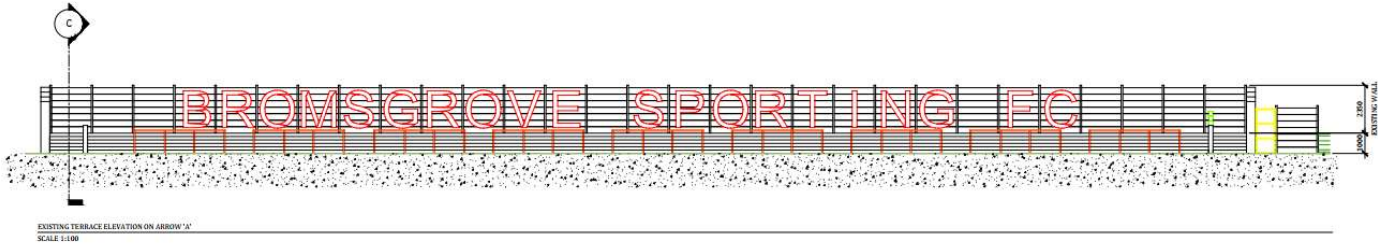

**25/00126/FUL**

Victoria Ground, Birmingham Road,  
Bromsgrove,  
Worcestershire, B61 0DR

Proposed stand to cover existing terrace

Recommendation: Grant

# Existing Plans and photos

(photos taken from the 2019 planning application)