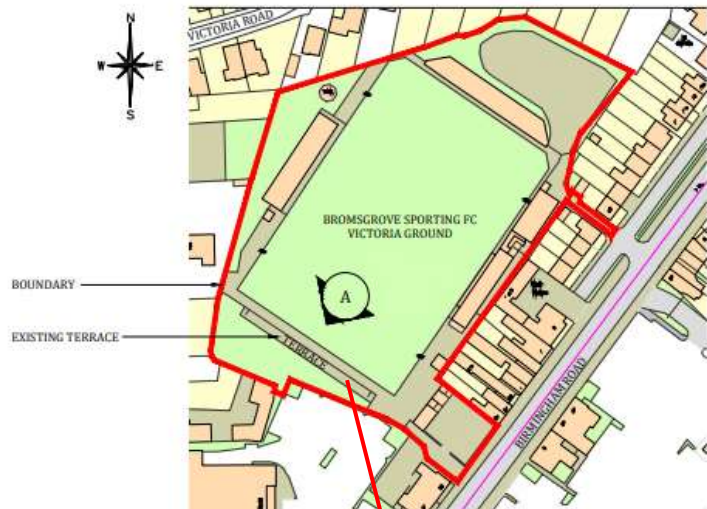

**25/00126/FUL**

Victoria Ground, Birmingham Road,  
Bromsgrove,  
Worcestershire, B61 0DR

Proposed stand to cover existing terrace

Recommendation: Grant

# Location

Aerial photo from google

Photo from entrance of Aldi Carpark looking north towards Victoria Ground from google

# Existing Plans and photos

(photos taken from the 2019 planning application)