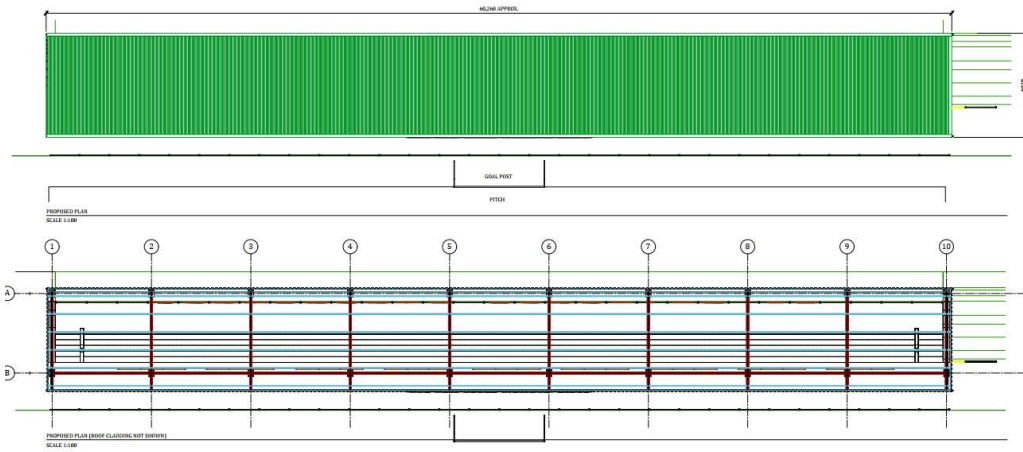

Proposed Plans