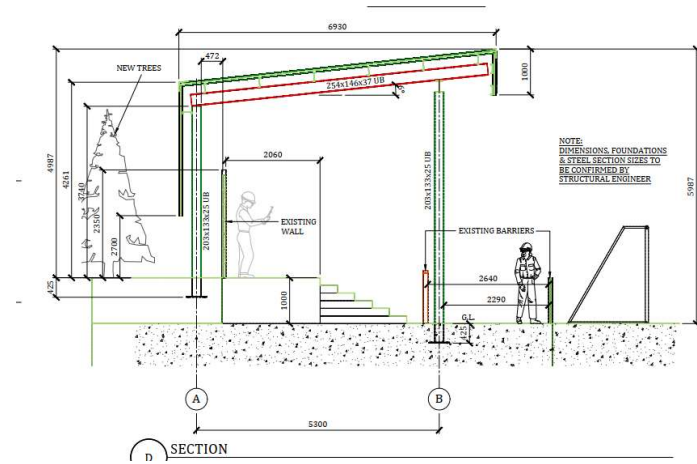

Proposed Plans