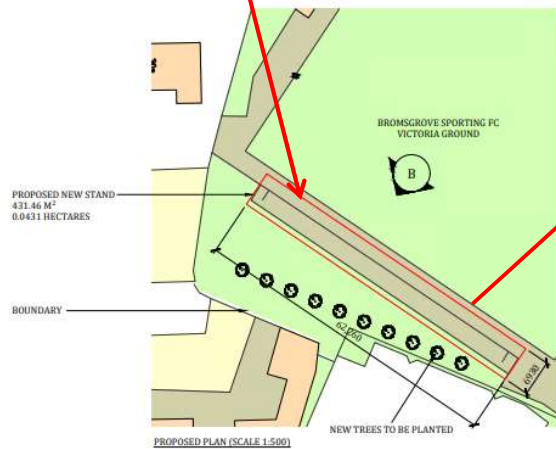

**25/00126/FUL**

Victoria Ground, Birmingham Road,  
Bromsgrove,  
Worcestershire, B61 0DR

Proposed stand to cover existing terrace

Recommendation: Grant

# Location

Aerial photo from google

Photo from entrance of Aldi Carpark looking north towards Victoria Ground from google

# Existing Plans and photos

(photos taken from the 2019 planning application)