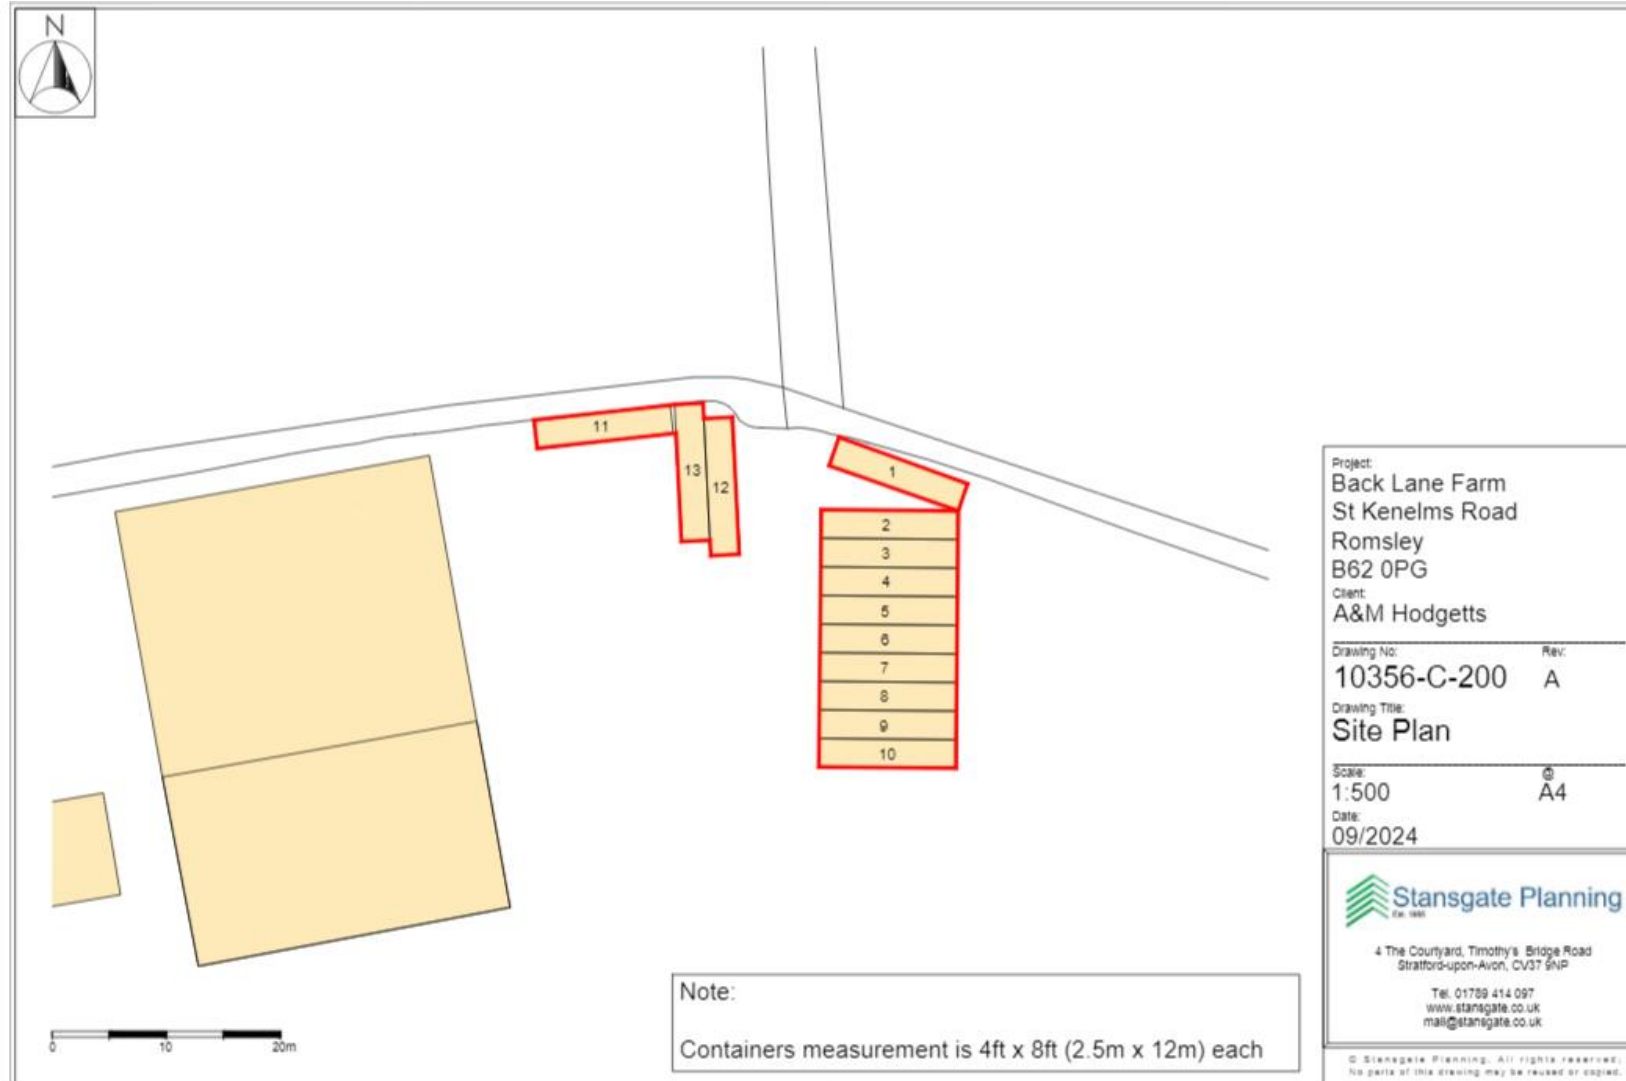

24/00229/FUL

Land At, Backlane Farm St Kenelms Road Romsley  
Worcestershire B62 0PG

Retention of 13 storage containers (and hardstanding)

Recommendation: Refuse

# Site Location Plan

# Site Plan

## Site Photos

Compound entrance looking East

Containers 1 – 10 looking NE