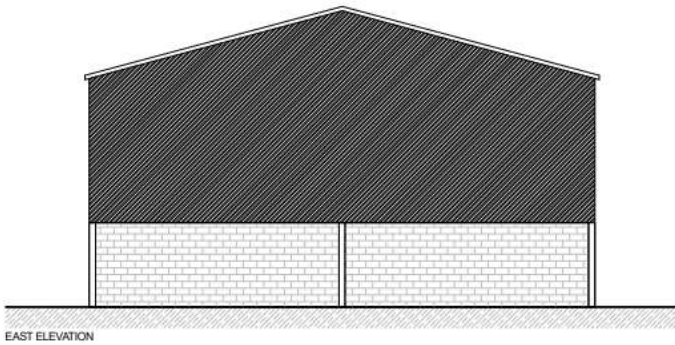

23/01390/FUL

Oak Tree Farm Storage Lane Alvechurch  
Worcestershire B48 7EP

Temporary rural workers dwelling, agricultural building  
with yard and alterations to the access (retrospective)

Recommendation: Approval

# Agricultural building – Elevations