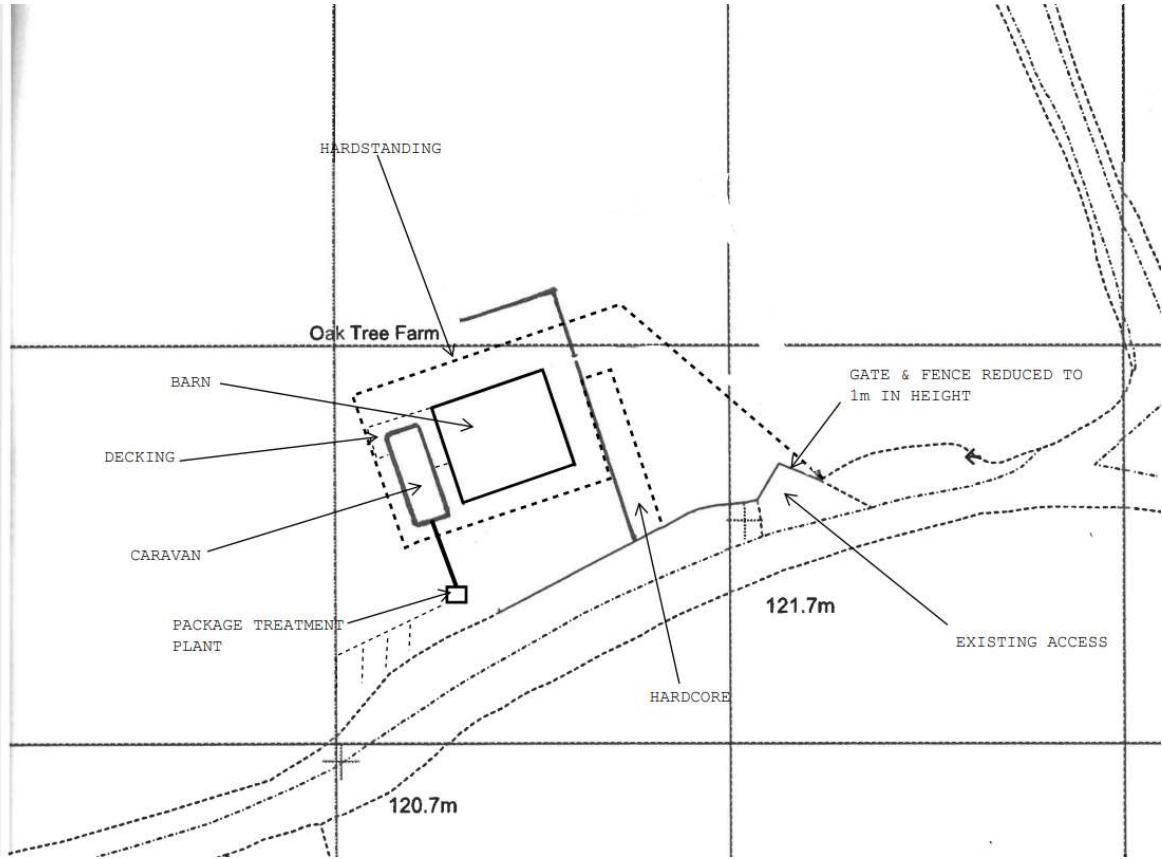

23/01390/FUL

Oak Tree Farm Storage Lane Alvechurch  
Worcestershire B48 7EP

Temporary rural workers dwelling, agricultural building  
with yard and alterations to the access (retrospective)

Recommendation: Approval

# Site Location Plan

www.ppt.com  
Serial No: 276437  
Centre Coordinates: 405811, 271313  
Production Date: 05/12/2023 10:01:48

# Aerial Photograph of site

# Proposed Site Plan