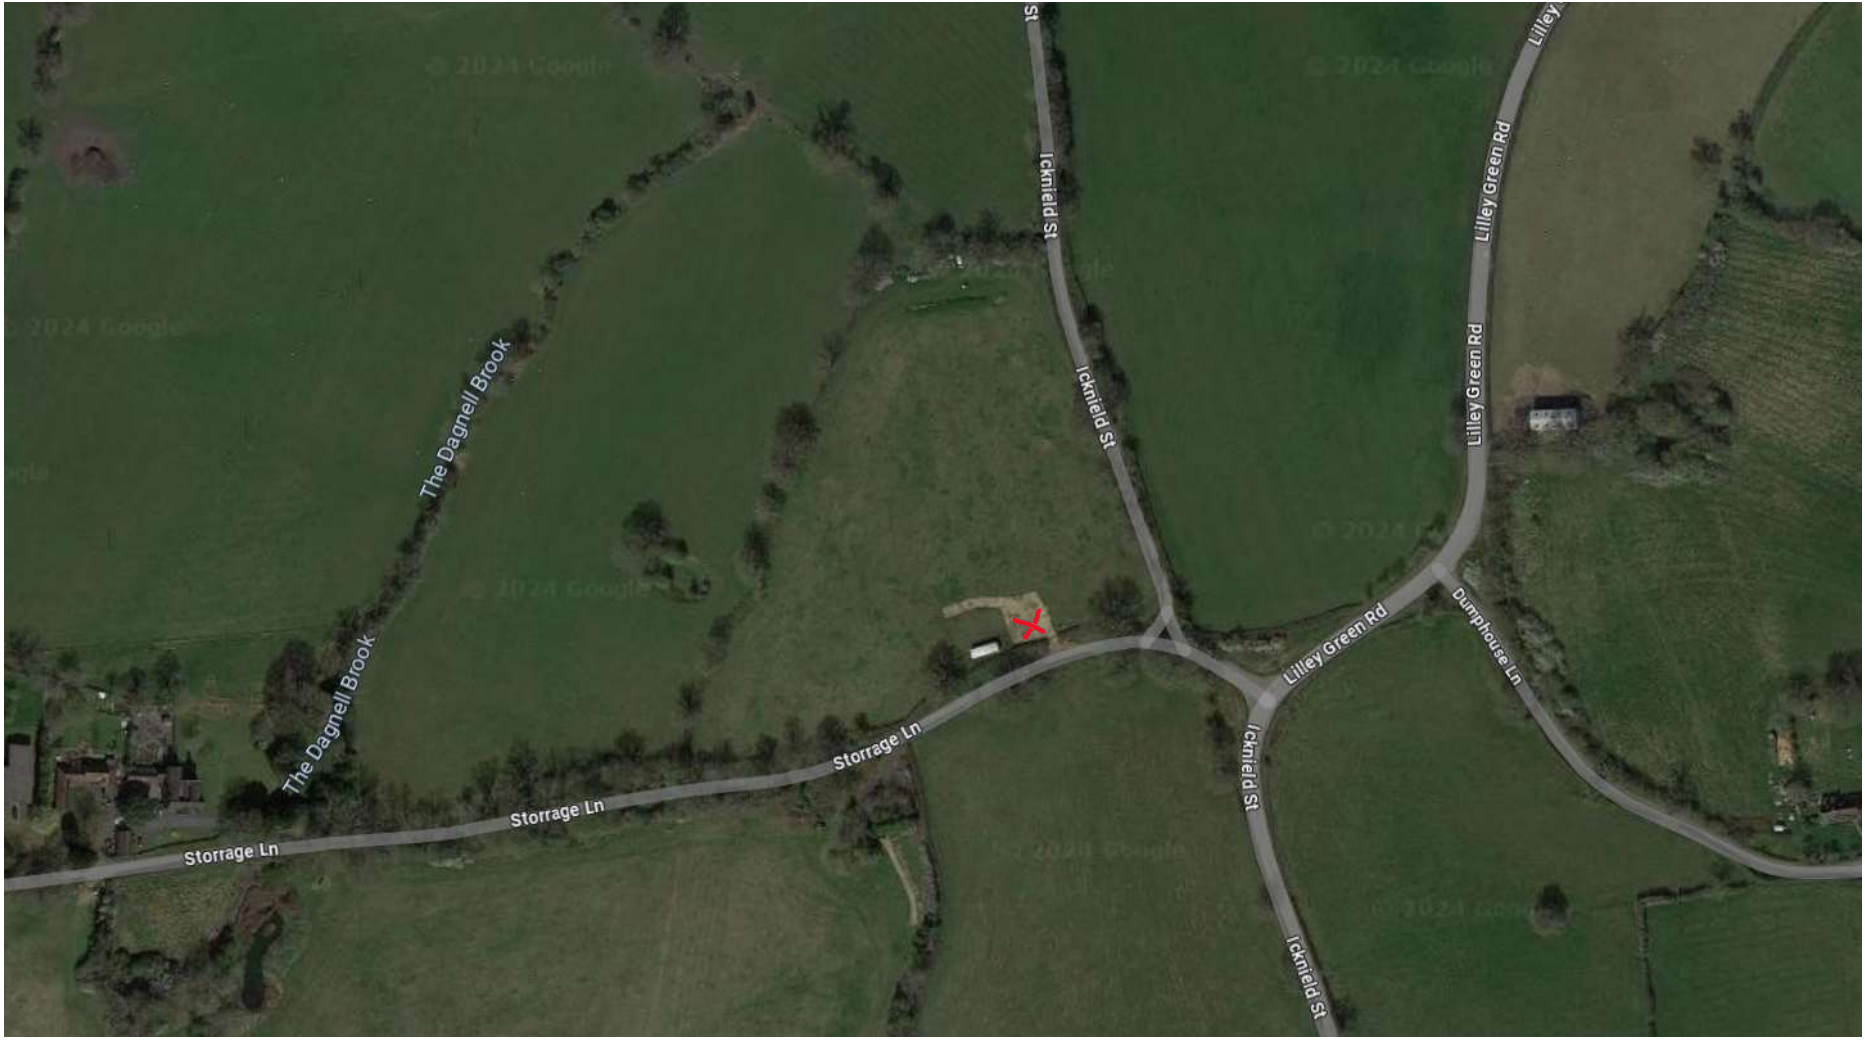

23/01390/FUL

Oak Tree Farm Storage Lane Alvechurch  
Worcestershire B48 7EP

Temporary rural workers dwelling, agricultural building  
with yard and alterations to the access (retrospective)

Recommendation: Approval

# Site Location Plan

www.ppt.com  
Serial No: 276437  
Centre Coordinates: 405811, 271313  
Production Date: 05/12/2023 10:01:48

# Aerial Photograph of site