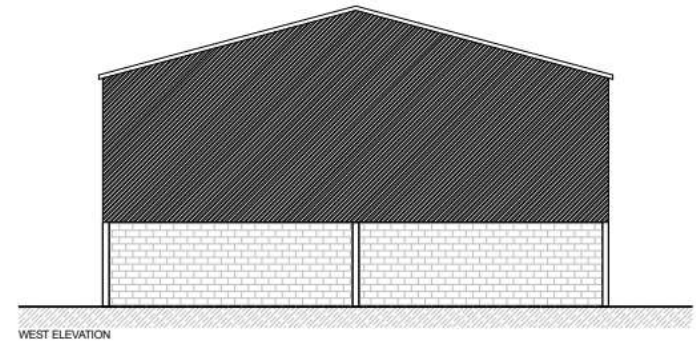

23/01390/FUL

Oak Tree Farm Storage Lane Alvechurch  
Worcestershire B48 7EP

Temporary rural workers dwelling, agricultural building  
with yard and alterations to the access (retrospective)

Recommendation: Approval

# Agricultural building – Elevations