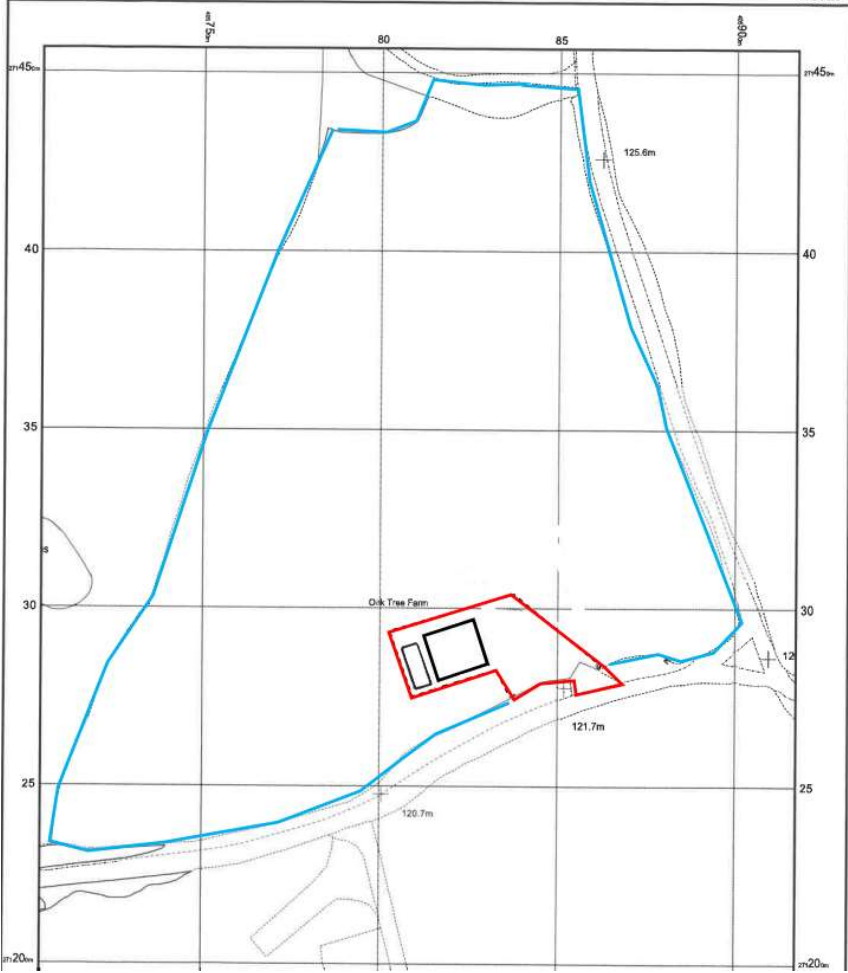

Site Location Plan