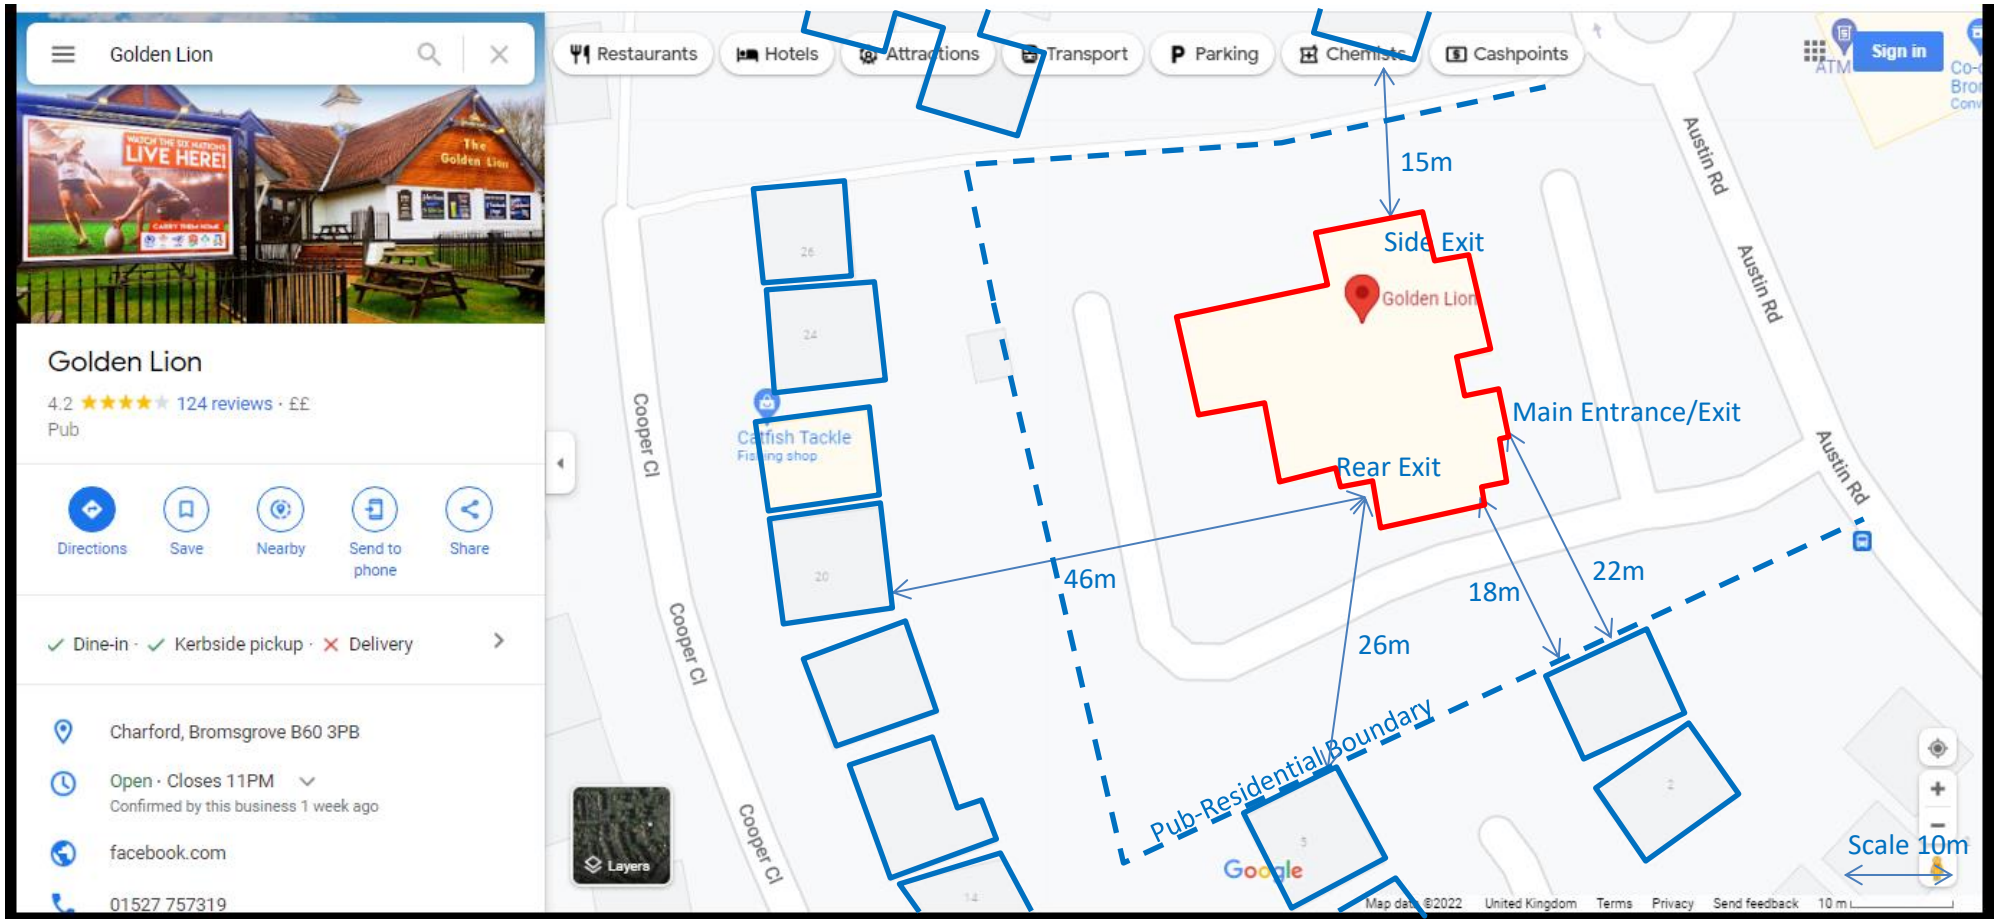

Golden Lion Pub, Bromsgrove – Google Map Illustrating Close Proximity to Residential Area

(distances shown have been estimated by map measurement and factoring of Google's scale)

Golden Lion

Restaurants Hotels Attractions Transport Parking Chemists Cashpoints Sign in

Golden Lion
4.2 ★★★★★ 124 reviews · ££
Pub

Directions Save Nearby Send to phone Share

✓ Dine-in · ✓ Kerbside pickup · ✗ Delivery

Charford, Bromsgrove B60 3PB

Open · Closes 11PM
Confirmed by this business 1 week ago

Layers

Google

Map data ©2022 United Kingdom Terms Privacy Send feedback 20 m