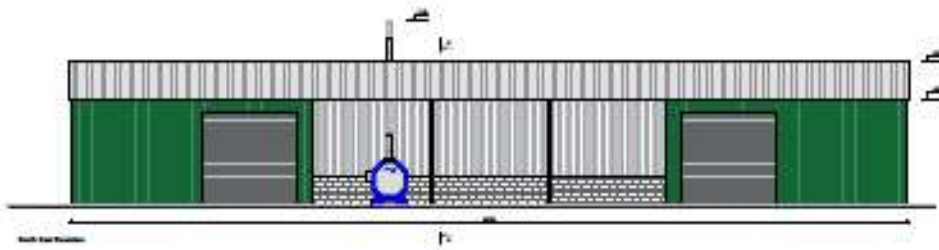

Proposed Plan