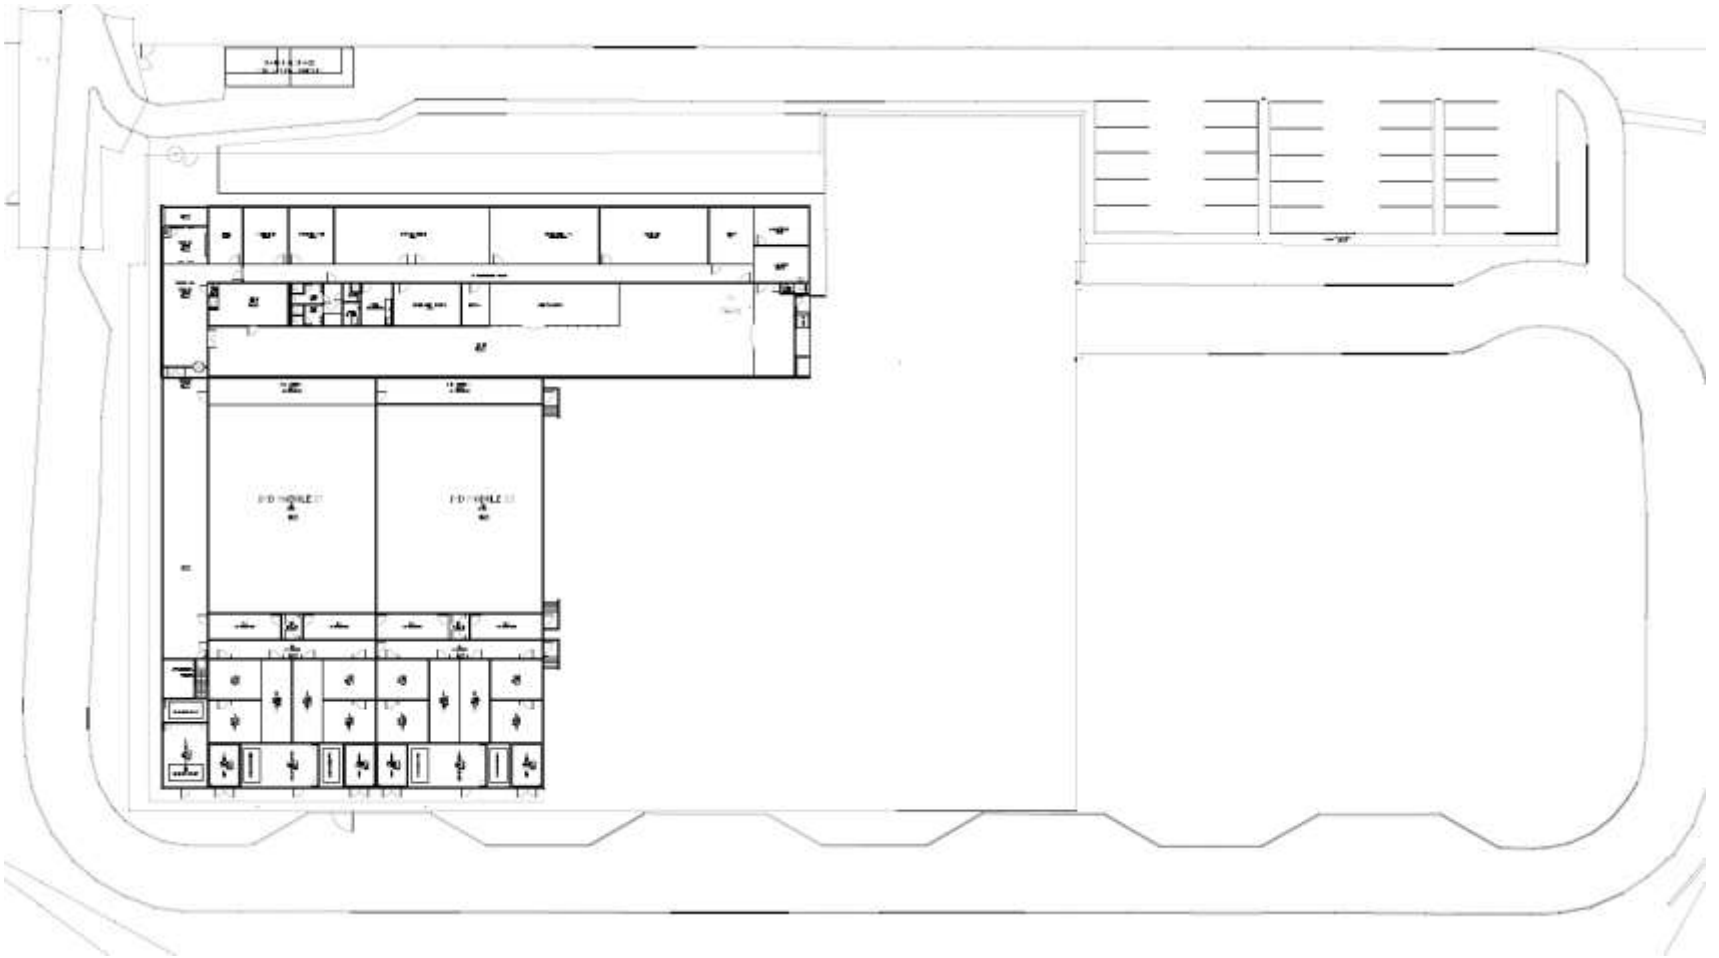

Satellite View

District Plan Allocation

Key

- Employment BDP13, BDP14
- Longbridge AAP BDP13
- Residential Area BDP19, BDP7
- Green Belt BDP4

Existing Site Layout

Proposed Site Layout

Proposed Floor Plan

Floor Plan - 1:125

Front and Rear Elevations

Rear Elevation - 1:125

Front Elevation - 1:125

Enlarged View of
Elevation

Side Elevations

Side Elevation - 1:125

Side Elevation - 1:125