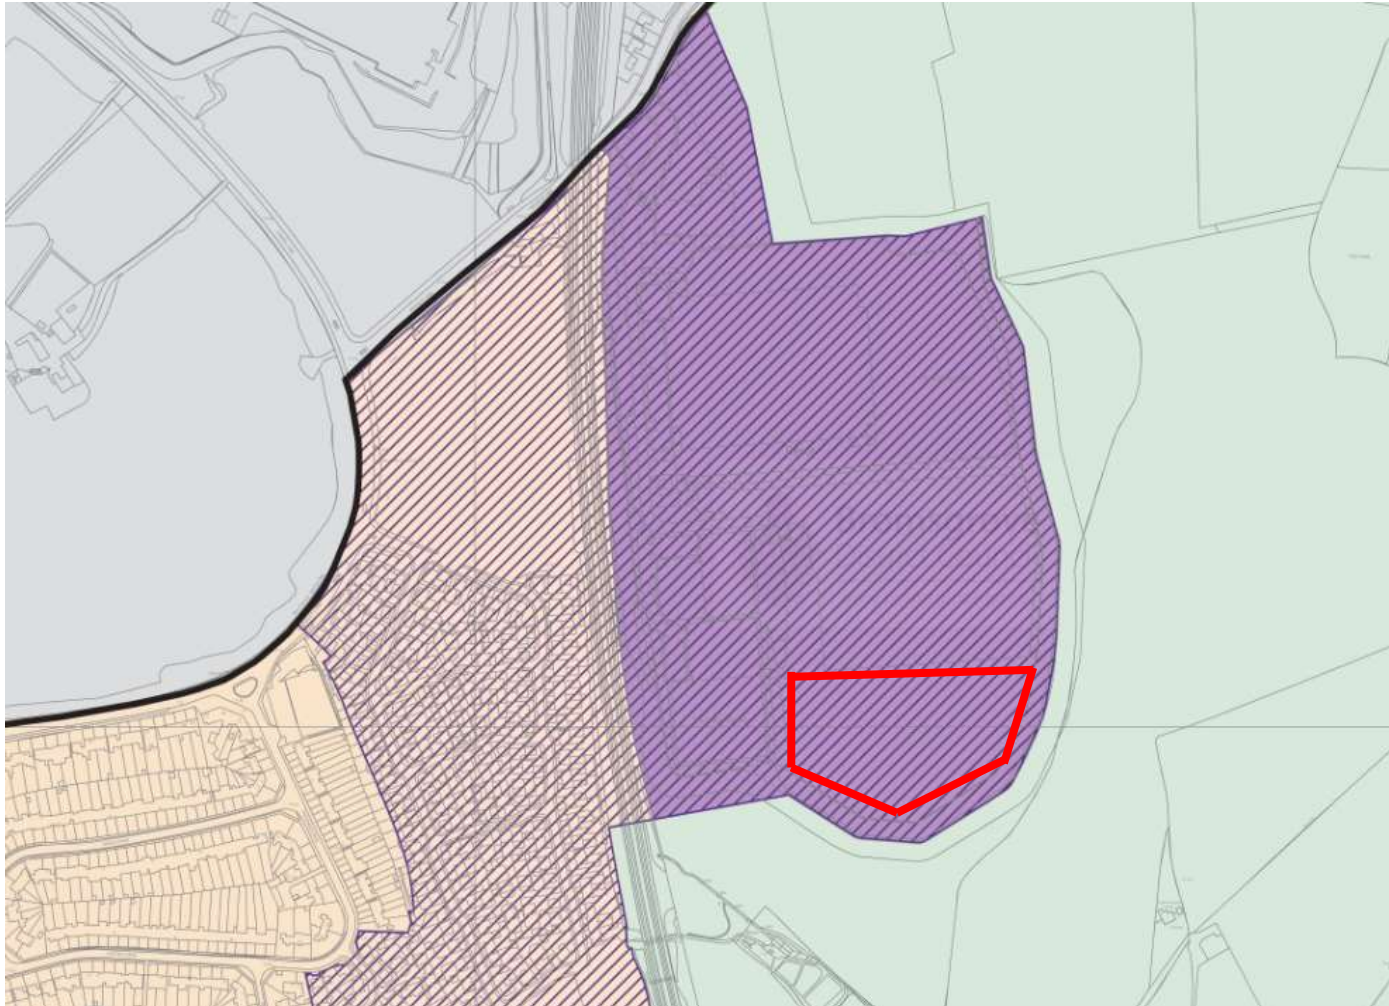

20/00521/FUL

Land At The Cofton Centre, Groveley Lane, Cofton
Hackett, B31 4PT

Extension to existing data hall set up - New self
contained data hall

Recommendation: Grant subject to conditions

Site Location

Satellite View

District Plan Allocation

Key

- Employment BDP13, BDP14
- Longbridge AAP BDP13
- Residential Area BDP19, BDP7
- Green Belt BDP4

Existing Site Layout

Proposed Site Layout

Proposed Floor Plan

Floor Plan - 1:125

Front and Rear Elevations

Rear Elevation - 1:125

Front Elevation - 1:125

Enlarged View of
Elevation

Side Elevations

Side Elevation - 1:125

Side Elevation - 1:125