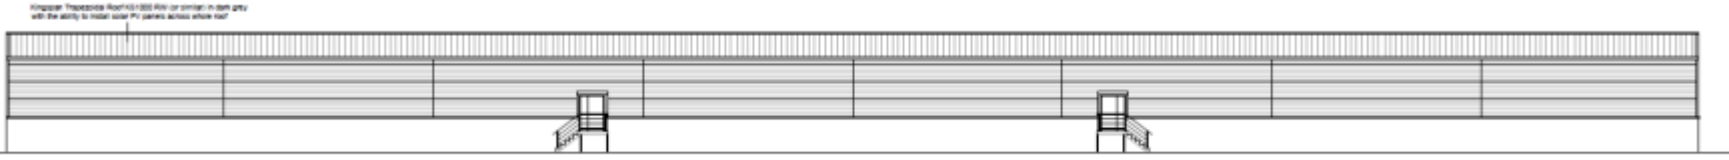

Satellite View

District Plan Allocation

Key

- Employment BDP13, BDP14
- Longbridge AAP BDP13
- Residential Area BDP19, BDP7
- Green Belt BDP4

Existing Site Layout

Proposed Site Layout

Proposed Floor Plan

Floor Plan - 1:125

Front and Rear Elevations

Rear Elevation - 1:125

Front Elevation - 1:125

Enlarged View of
Elevation

Side Elevations

Side Elevation - 1:125

Side Elevation - 1:125