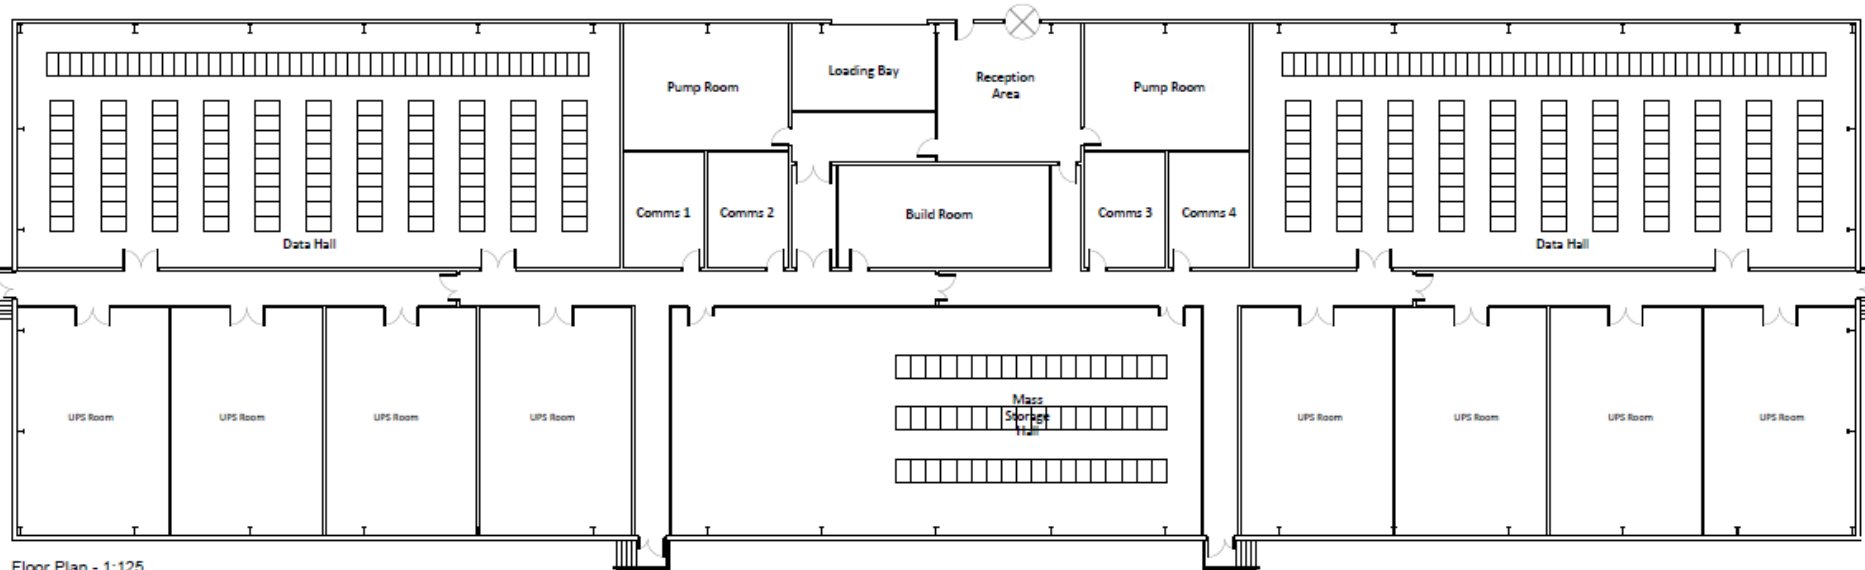

20/00521/FUL

Land At The Cofton Centre, Groveley Lane, Cofton
Hackett, B31 4PT

Extension to existing data hall set up - New self
contained data hall

Recommendation: Grant subject to conditions

Site Location

Satellite View

District Plan Allocation

Key

- Employment BDP13, BDP14
- Longbridge AAP BDP13
- Residential Area BDP19, BDP7
- Green Belt BDP4

Existing Site Layout

Proposed Site Layout

Proposed Floor Plan

Floor Plan - 1:125

Front and Rear Elevations

Rear Elevation - 1:125

Front Elevation - 1:125

Enlarged View of
Elevation

Side Elevations

Side Elevation - 1:125

Side Elevation - 1:125