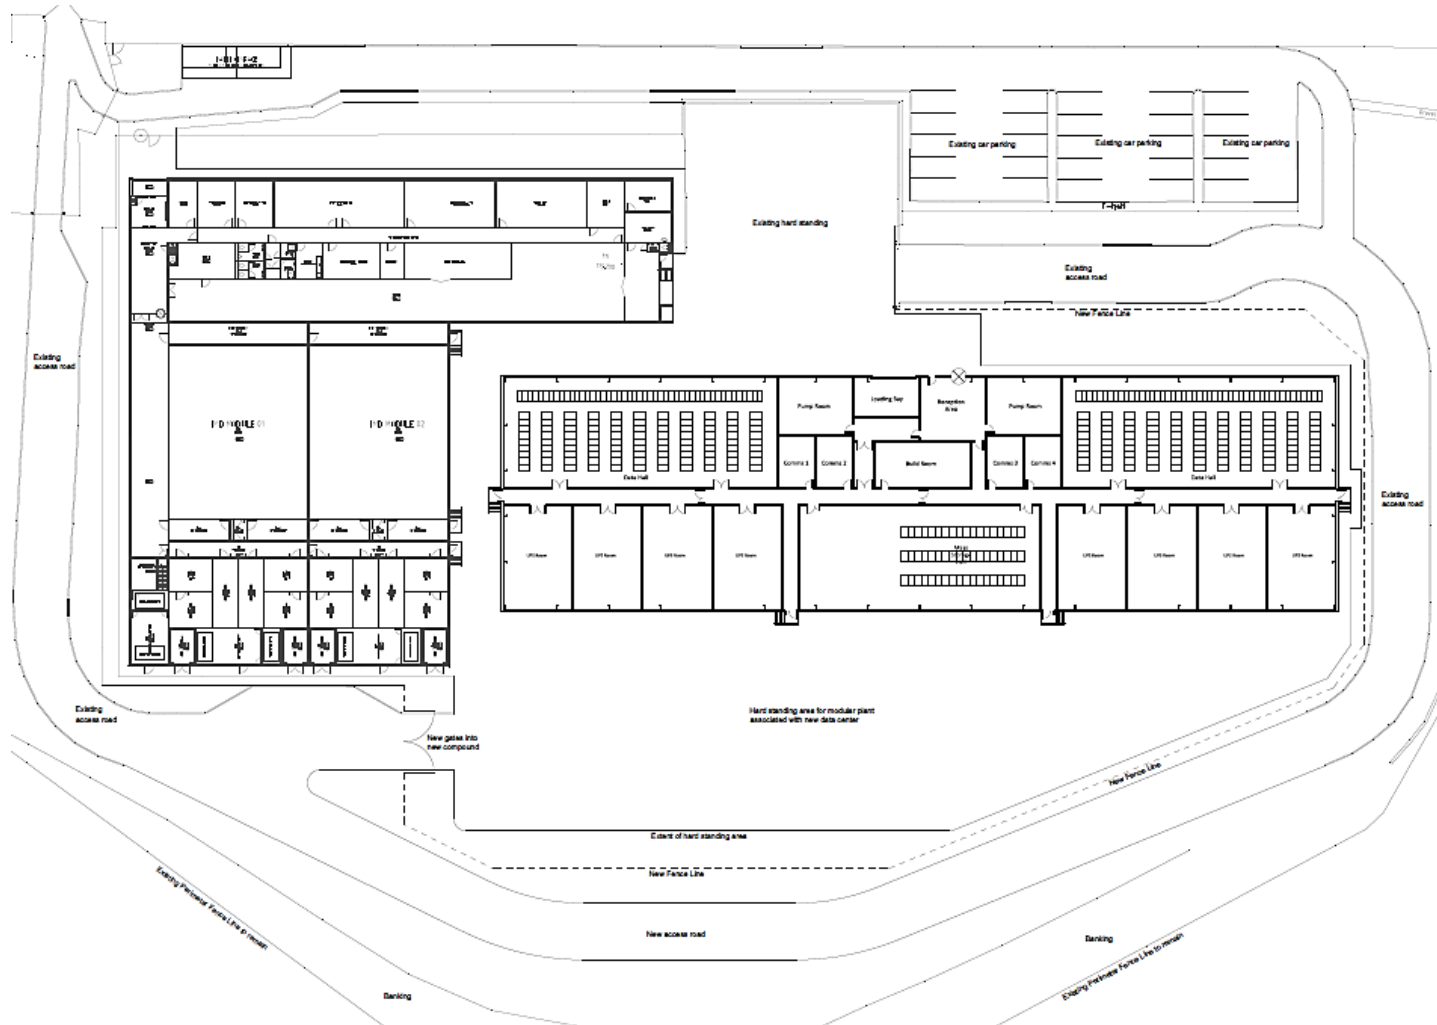

20/00521/FUL

Land At The Cofton Centre, Groveley Lane, Cofton
Hackett, B31 4PT

Extension to existing data hall set up - New self
contained data hall

Recommendation: Grant subject to conditions

Site Location

Satellite View

District Plan Allocation

Key

- Employment BDP13, BDP14
- Longbridge AAP BDP13
- Residential Area BDP19, BDP7
- Green Belt BDP4

Existing Site Layout

Proposed Site Layout

Proposed Floor Plan

Floor Plan - 1:125

Front and Rear Elevations

Rear Elevation - 1:125

Front Elevation - 1:125

Enlarged View of
Elevation

Side Elevations

Side Elevation - 1:125

Side Elevation - 1:125