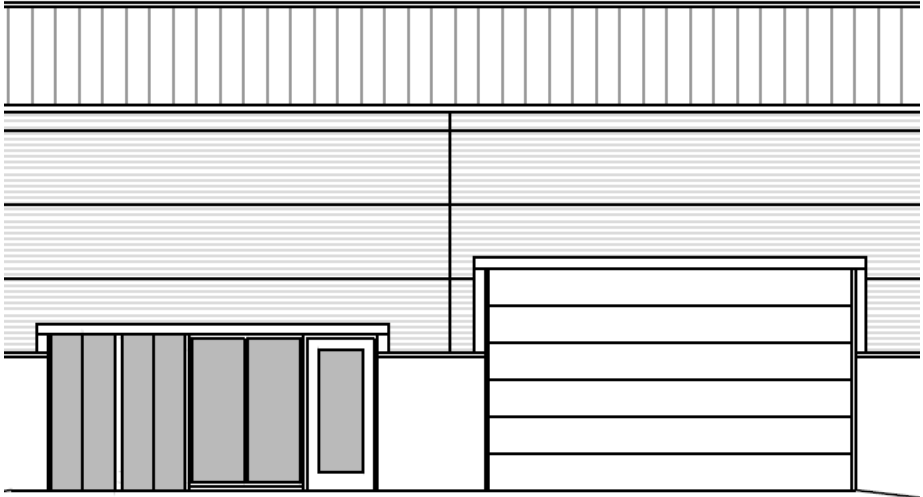

20/00521/FUL

Land At The Cofton Centre, Groveley Lane, Cofton
Hackett, B31 4PT

Extension to existing data hall set up - New self
contained data hall

Recommendation: Grant subject to conditions

Site Location

Front and Rear Elevations

Rear Elevation - 1:125

Front Elevation - 1:125

Enlarged View of
Elevation

Side Elevations

Side Elevation - 1:125

Side Elevation - 1:125