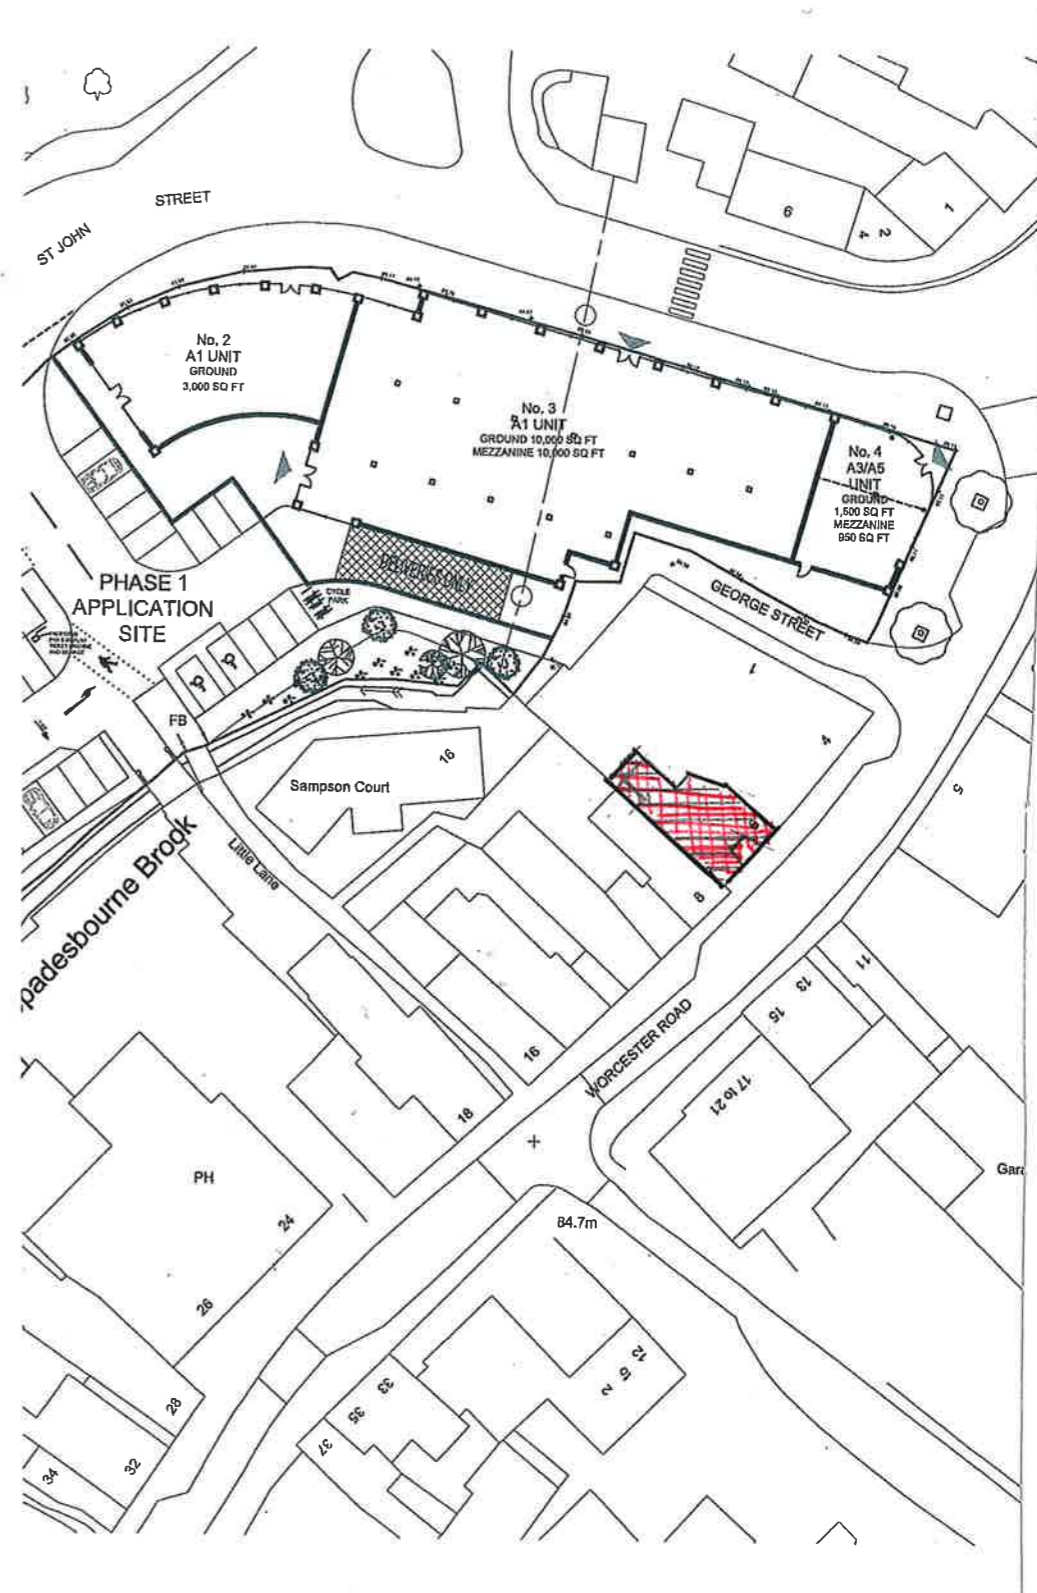

- RETAIL SPACE LAYOUT -

WORCESTER ROAD (ONE WAY)

SCALE 1:100

- LOCATION PLAN -

PREMISES LICENCE APPLICATION (LICENSING ACT 2003)

6 WORCESTER ROAD